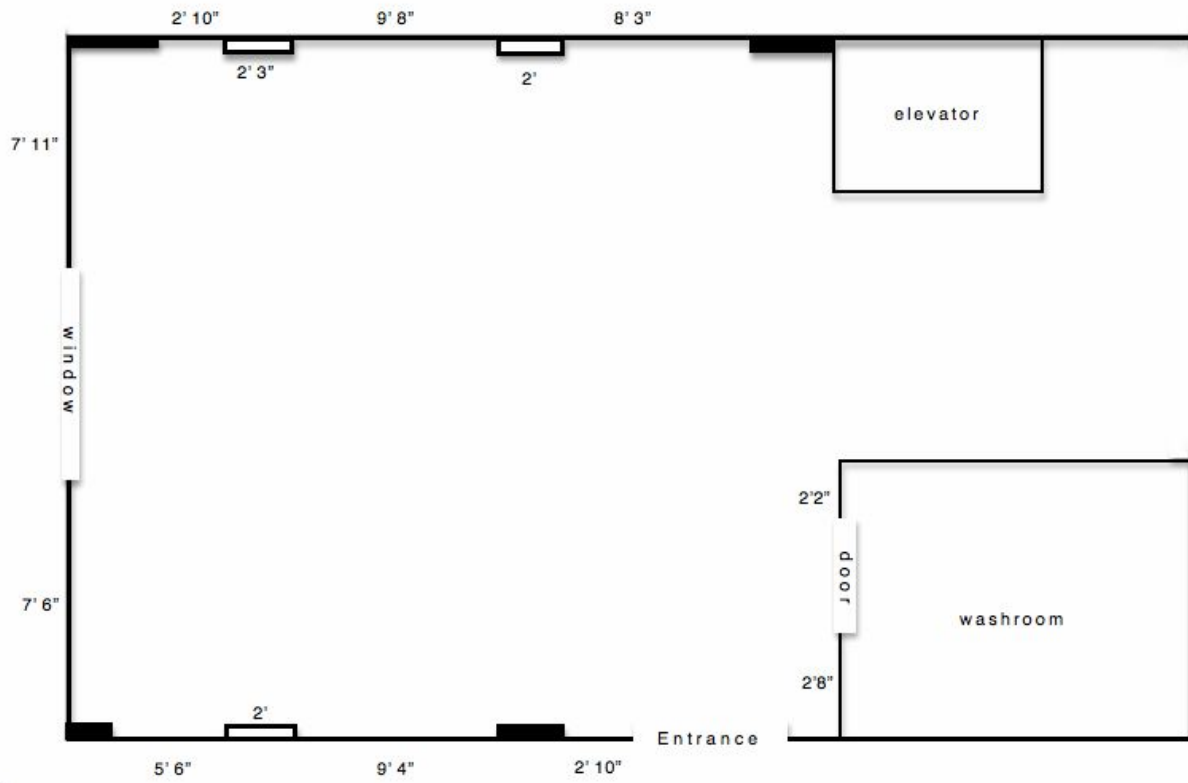

East Studio Gallery

West Gallery

█ = cannot hang

*All walls marked with dimensions can hang artwork